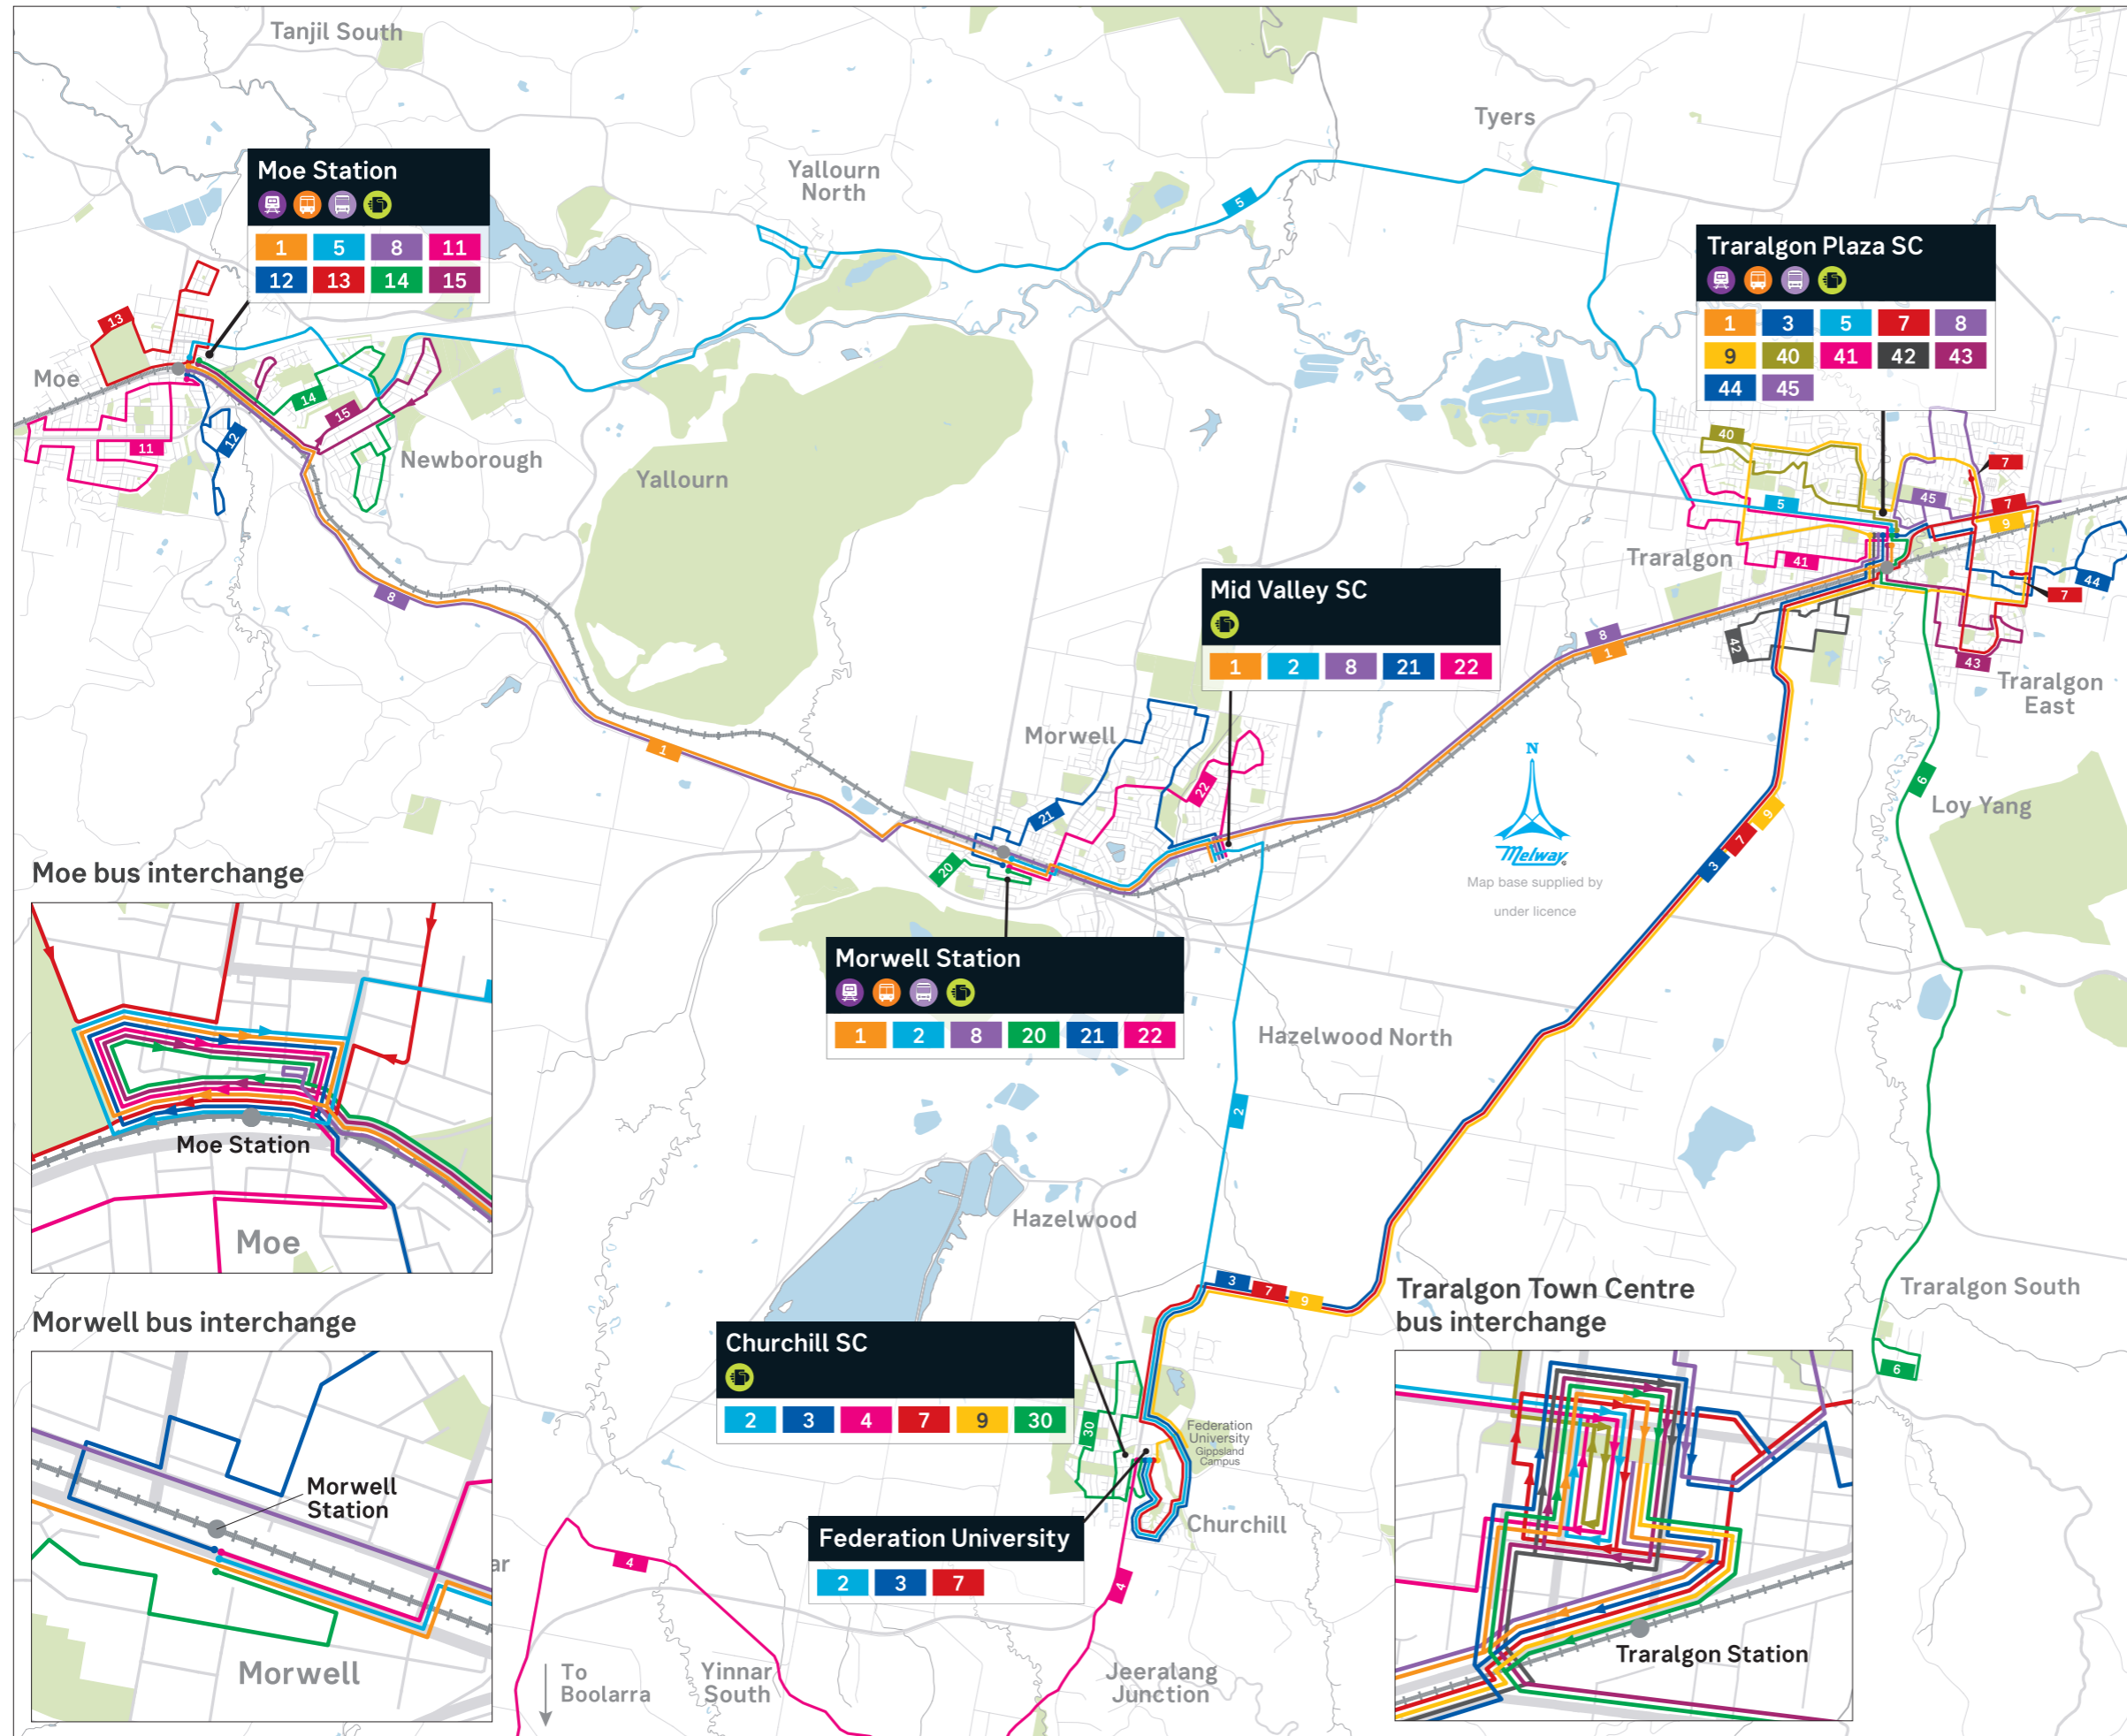

# Latrobe Valley town bus network map effective as of 23 June 2019

## The Latrobe Valley routes

- 1 Moe – Traralgon via Morwell
- 2 Morwell – Churchill
- 3 Traralgon – Churchill
- 4 Churchill – Boolarra via Yinnar
- 5 Moe – Traralgon via Yallourn North
- 7 Traralgon – Churchill via Uni (Special)
- 6 Traralgon – Traralgon South
- 8 Traralgon – Moe (Special)
- 9 Traralgon – Churchill (Special)
- 11 Moe – Moe West
- 12 Moe – Moe South
- 13 Moe – Moe North
- 14 Moe – Newborough via Old Sale Road
- 15 Moe – Newborough via Dinwoodie Drive
- 20 Morwell South
- 21 Morwell – Mid Valley Shopping Centre via Crinigan Rd
- 22 Morwell – Mid Valley Shopping Centre via Hourigan Rd
- 30 Churchill Town Loop
- 40 Traralgon – Cross’s Road
- 41 Traralgon – Traralgon West
- 42 Traralgon – Southside
- 43 Traralgon – Traralgon East
- 44 Traralgon – Ellavale
- 45 Traralgon – Traralgon North

- Bus route
- 80 Route number
- Train line
- V/Line rail connection
- Bus connection
- V/Line coach connection
- myki tickets available